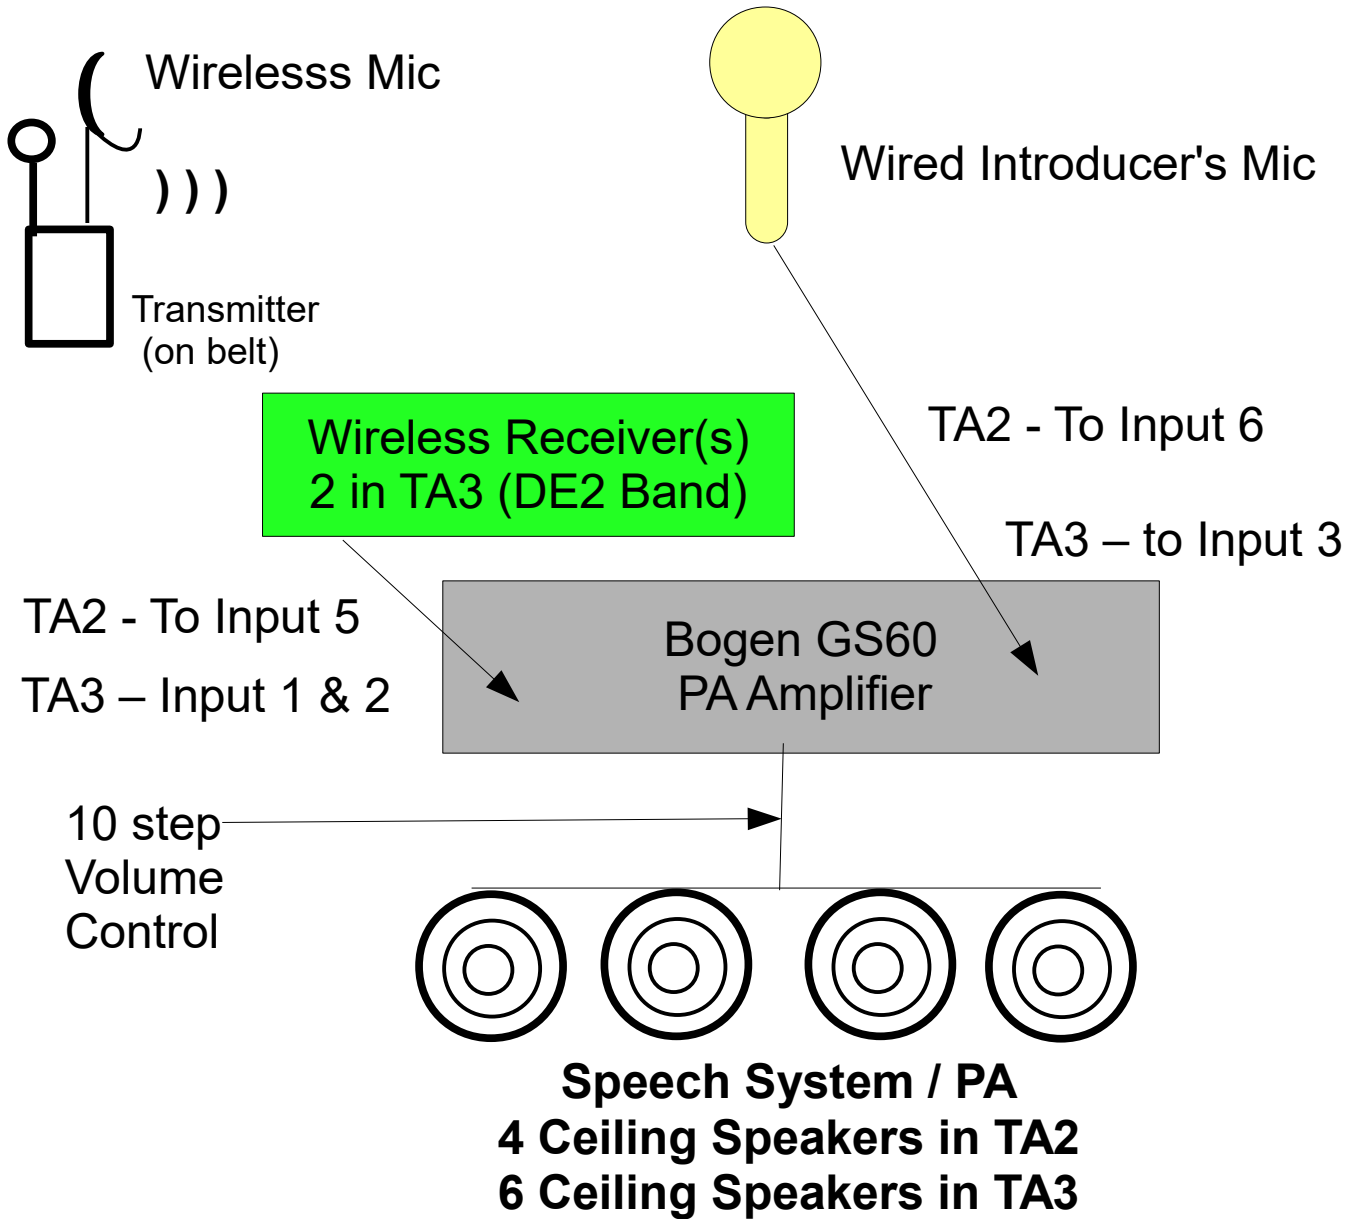

OLLI Audio Systems in TA1

Instructor Speech / PA

OLLI Audio Systems in TA1

Instructor Speech / PA

TA1 - 1/4" TS Female Phone Jack; to MixWiz3 Chan 15) for connection from output of Road Show mixers, or other line-level signals; TA2, TA3 To Bogen Input #7

3.5 mm / 1/8" TRS Female; Bogen Tape Out
RCA Female; Bogen Tape out

OLLI Audio Systems in TA2 & TA3

Instructor Speech / PA

OLLI Audio System in TA1 Classroom

Multi-Media (7.1 channel, surround sound)

Music Quality system

ONKYO also processes video signals, upscales, and outputs via HDMI to Video Projector and LG 60" Flat Panel Monitor on wall

OLLI Audio Systems in Tallwood Classrooms

Multi-Media (Stereo) Music Quality sound system