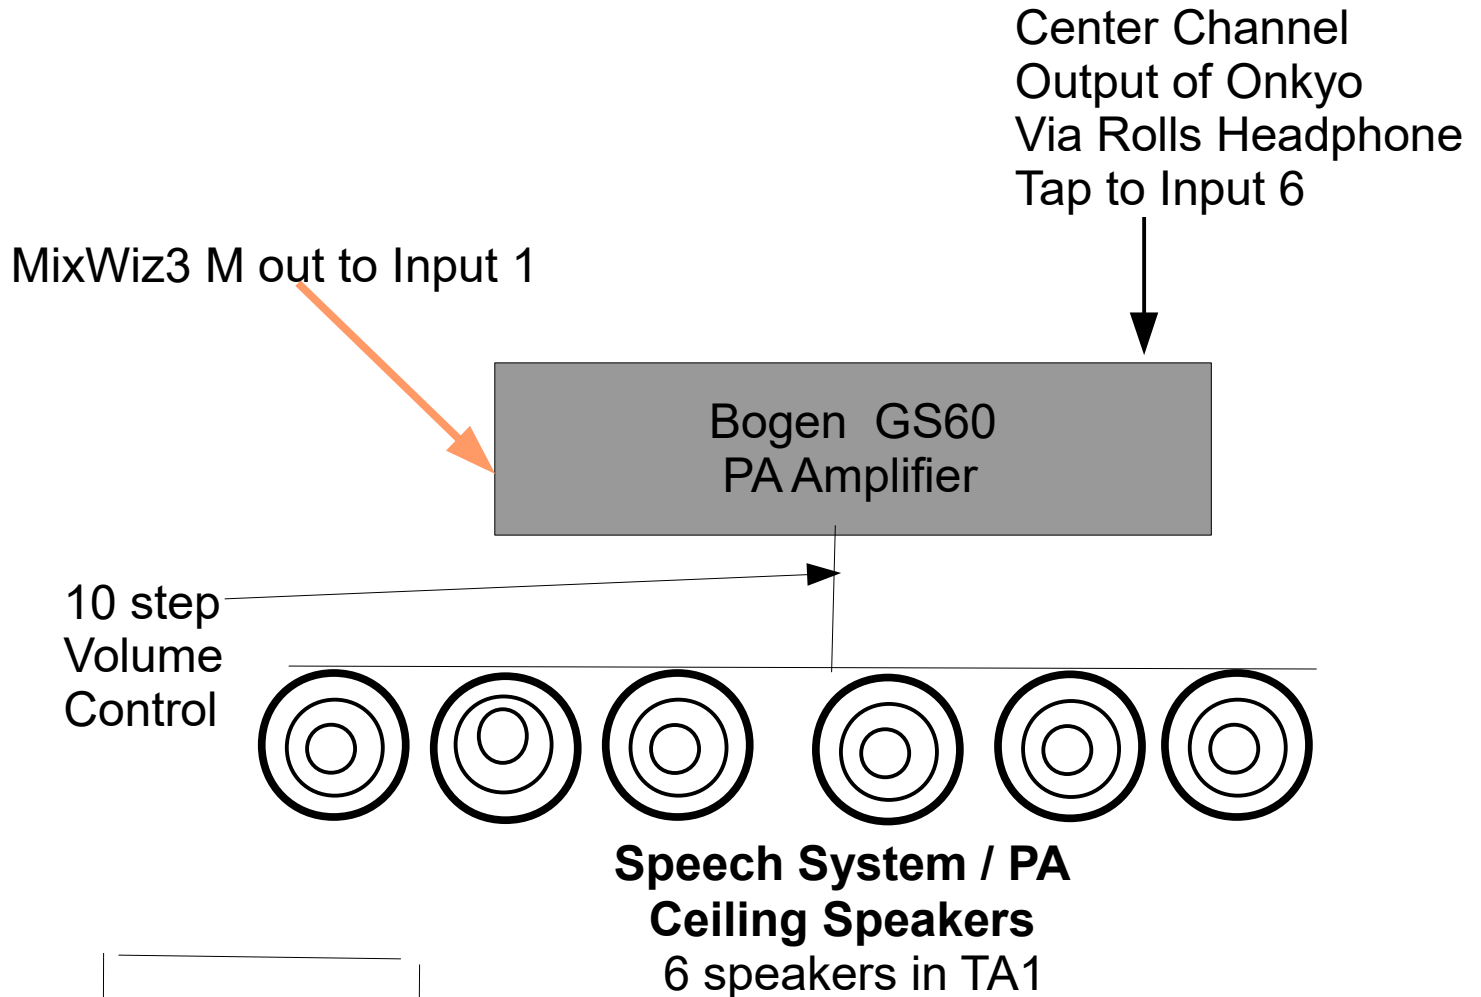

OLLI Audio Systems in TA1

Instructor Speech / PA

OLLI Audio Systems in TA1

Instructor Speech / PA

TA1 - 1/4" TS Female Phone Jack; to MixWiz3 Chan 15) for connection from output of Road Show mixers, or other line-level signals; TA2, TA3 To Bogen Input #7

3.5 mm / 1/8" TRS Female; Bogen Tape Out
RCA Female; Bogen Tape out

OLLI Audio Systems in TA2 & TA3

Instructor Speech / PA

OLLI Audio System in TA1 Classroom

Multi-Media (7.1 channel, surround sound)

Music Quality system

ONKYO also processes video signals, upscales, and outputs via HDMI to Video Projector and LG 60" Flat Panel Monitor on wall

OLLI Audio Systems in Tallwood Classrooms

Multi-Media (Stereo) Music Quality sound system