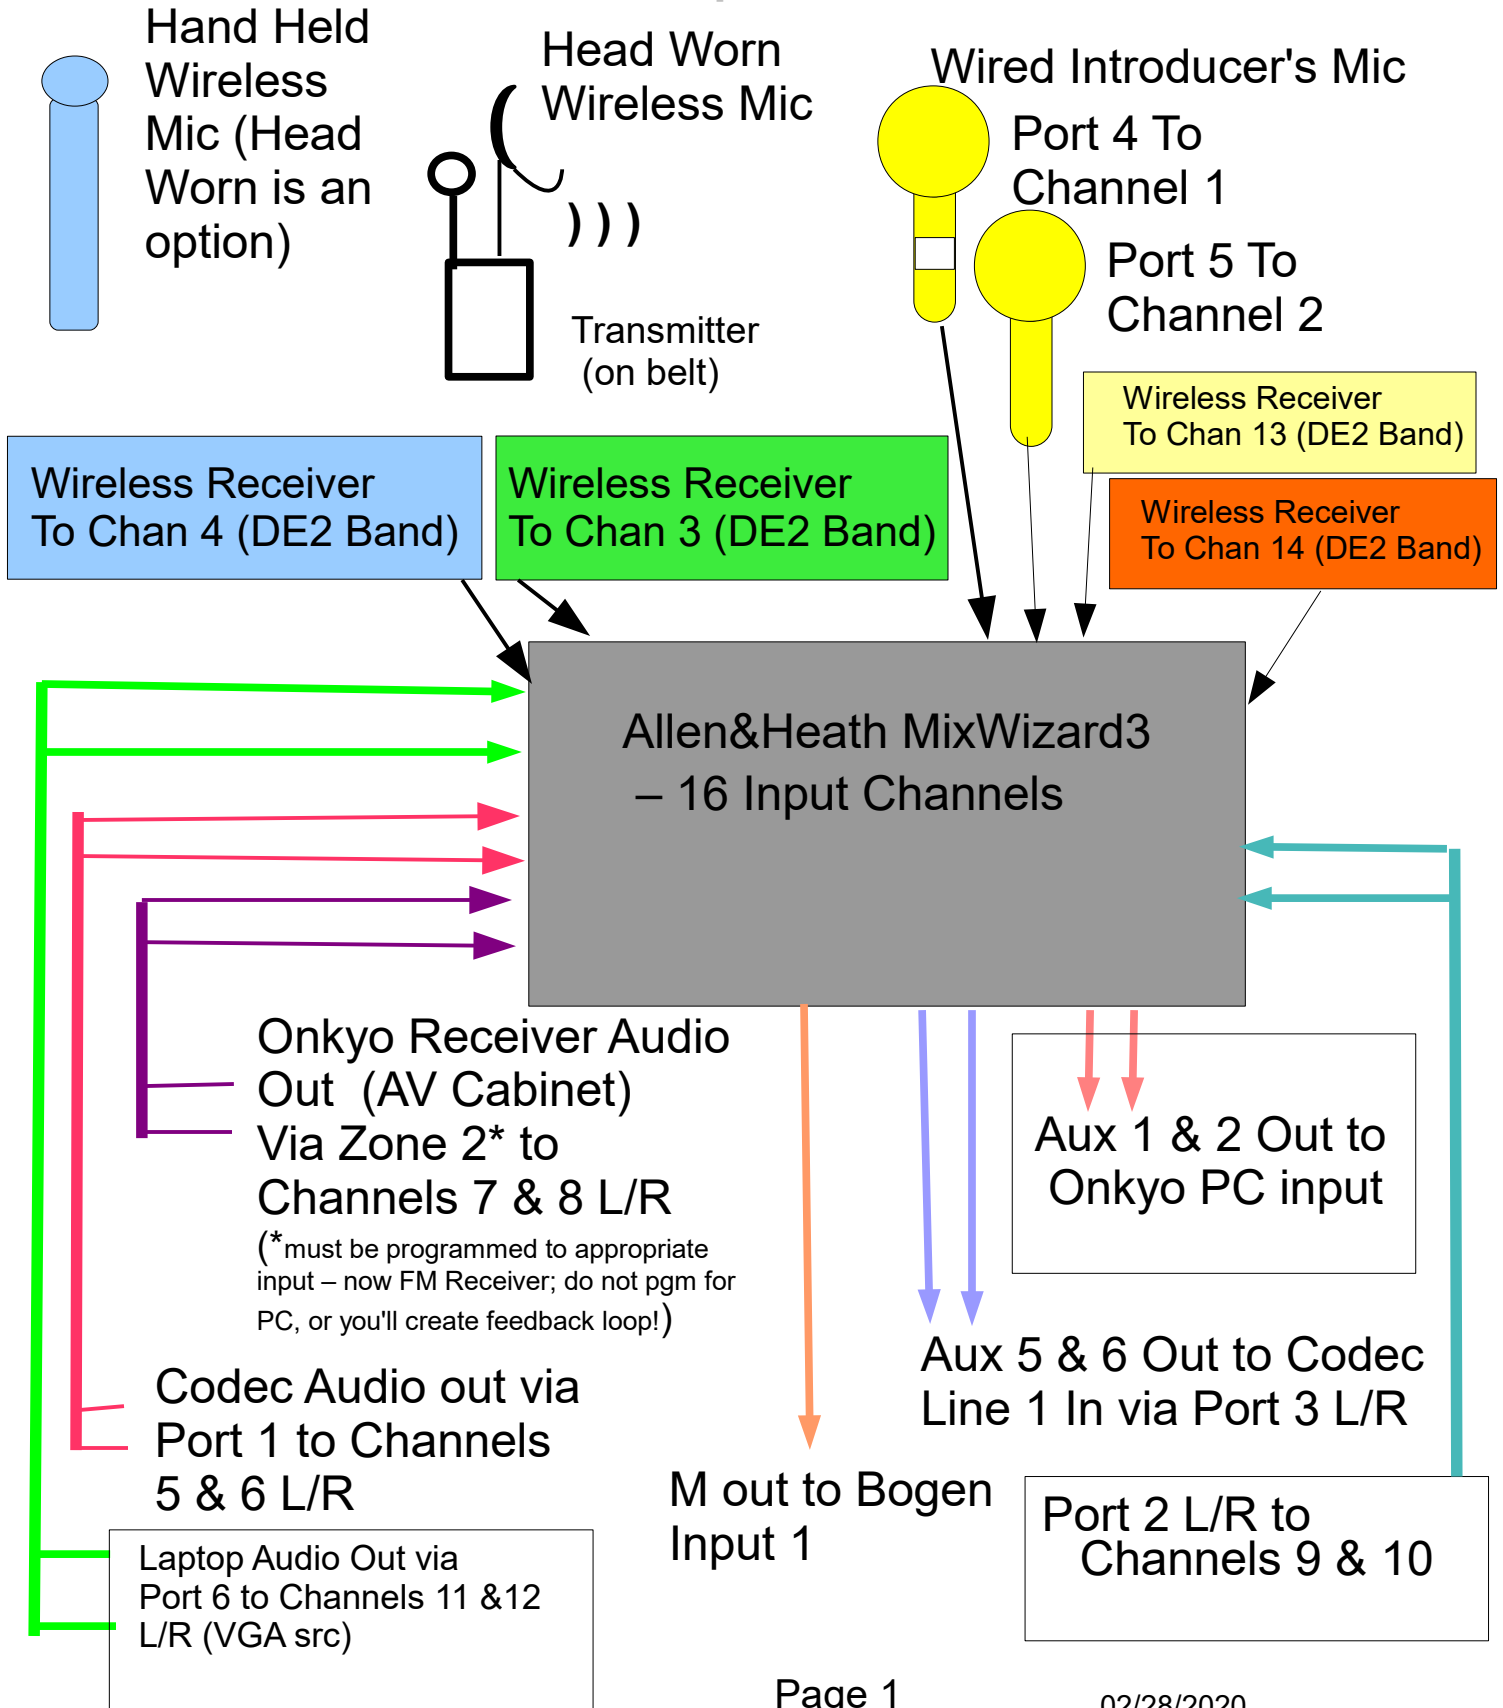

OLLI Audio Systems in TA1

Instructor Speech / PA

OLLI Audio Systems in TA1

Instructor Speech / PA

TA1 - 1/4" TS Female Phone Jack; to MixWiz3 Chan 15) for connection from output of Road Show mixers, or other line-level signals; TA2, TA3 To Bogen Input #7

3.5 mm / 1/8" TRS Female; Bogen Tape Out
RCA Female; Bogen Tape out

OLLI Audio Systems in TA2 & TA3

Instructor Speech / PA

OLLI Audio System in TA1 Classroom

Multi-Media (7.1 channel, surround sound)

Music Quality system

ONKYO also processes video signals, upscales, and outputs via HDMI to Video Projector and LG 60" Flat Panel Monitor on wall

OLLI Audio Systems in Tallwood Classrooms

Multi-Media (Stereo) Music Quality sound system