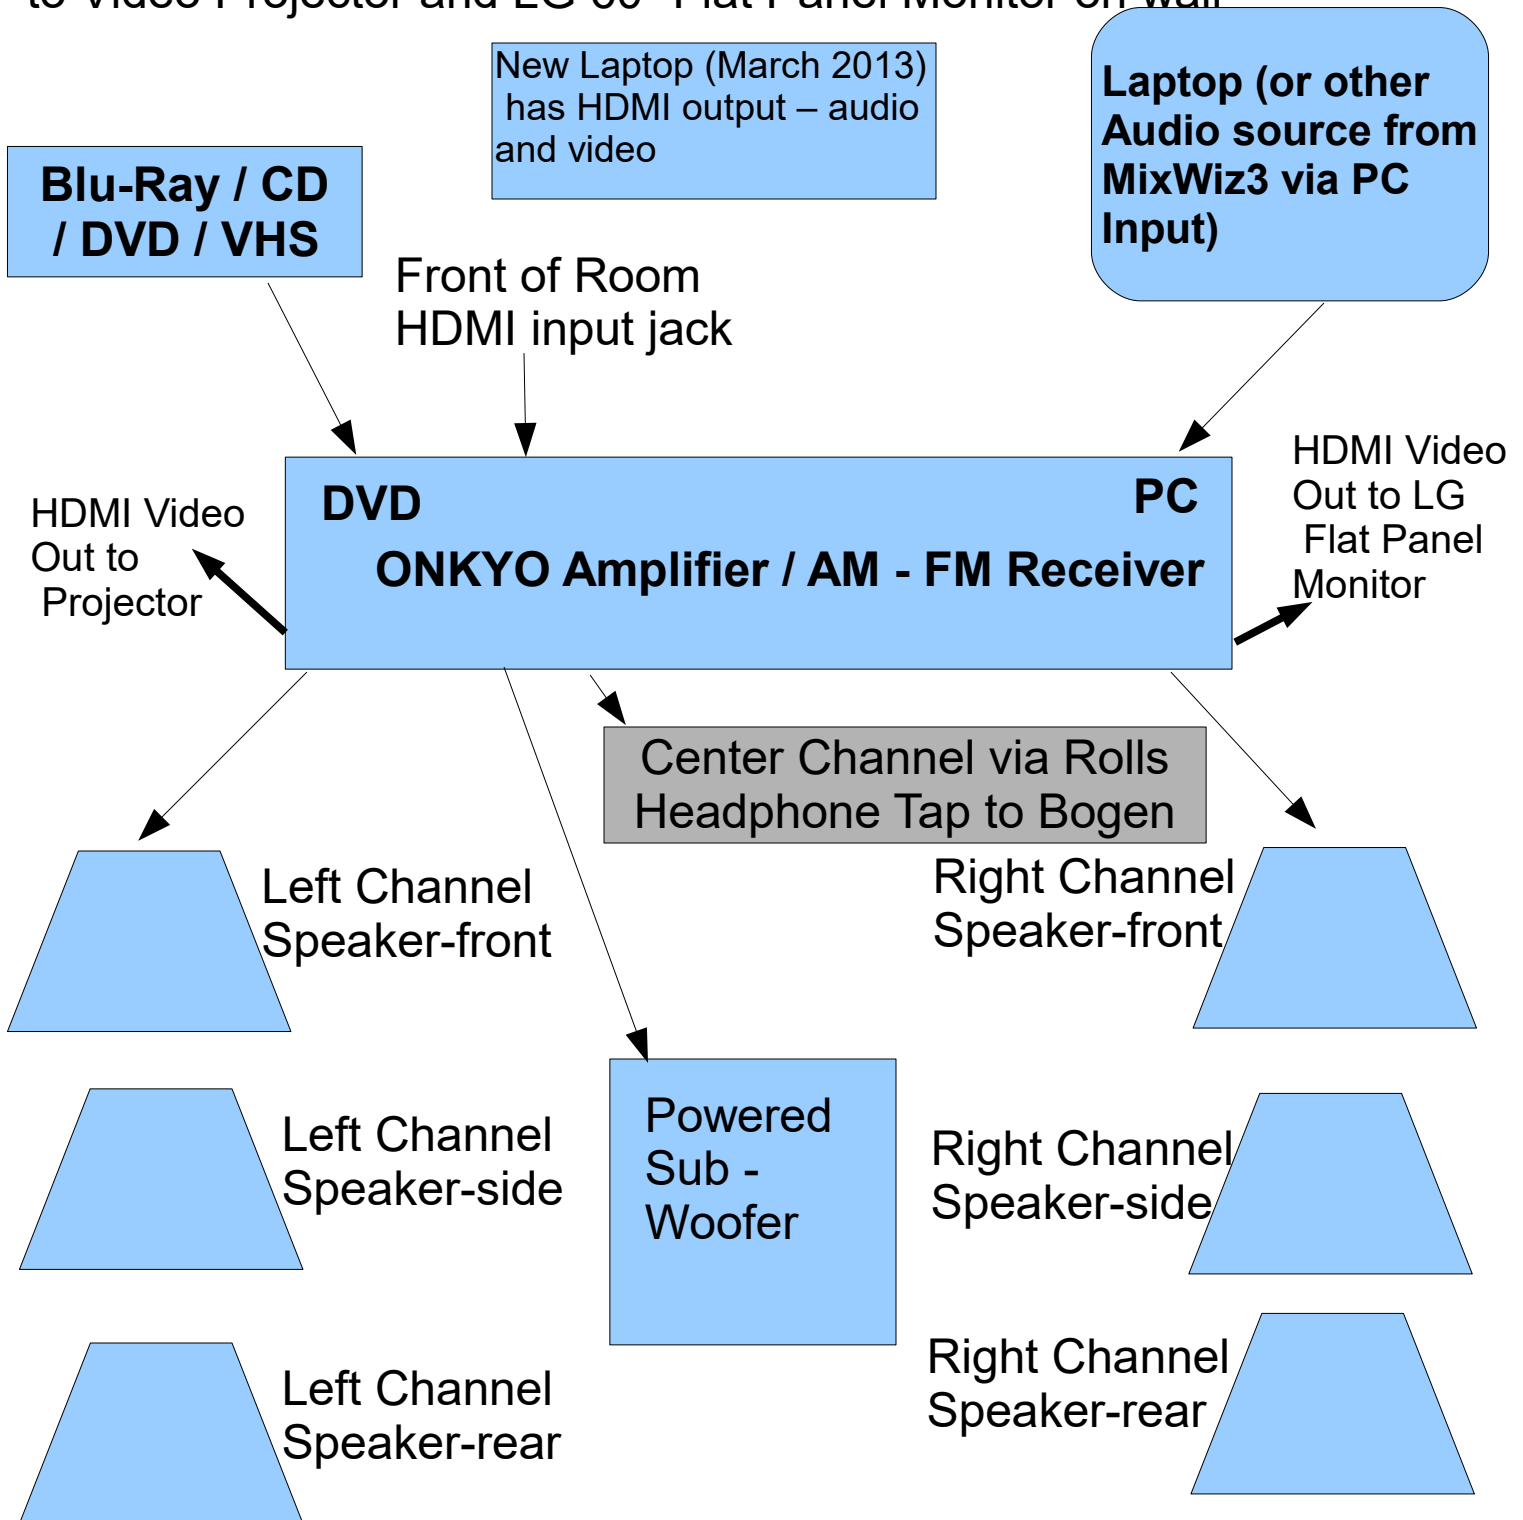

OLLI Audio Systems in TA1

Instructor Speech / PA

OLLI Audio Systems in TA1

Instructor Speech / PA

TA1 - 1/4" TS Female Phone Jack; to MixWiz3 Chan 15) for connection from output of Road Show mixers, or other line-level signals; TA2, TA3 To Bogen Input #7

3.5 mm / 1/8" TRS Female; Bogen Tape Out
RCA Female; Bogen Tape out

OLLI Audio Systems in TA2 & TA3

Instructor Speech / PA

OLLI Audio System in TA1 Classroom

Multi-Media (7.1 channel, surround sound)

Music Quality system

ONKYO also processes video signals, upscales, and outputs via HDMI to Video Projector and LG 60" Flat Panel Monitor on wall

OLLI Audio Systems in Tallwood Classrooms

Multi-Media (Stereo) Music Quality sound system